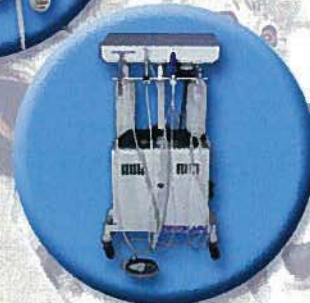

DENTALAIRE UDS

Our Family is Growing!

U 500 System
 Fiber Optic High Speed
 Low Speed
 LED Lighted Scaler
 Suction
 Dual Compressor

U 250 Table Top System
 Fiber Optic High Speed
 Low Speed
 LED Lighted Scaler

U 2000 System
 Fiber Optic High Speed
 Low Speed
 LED Lighted Scaler
 Suction
 Dual Compressor
 Wet Table

Introducing the
U 250
U 500
U 2000

U 250 Wall Mounted System
 Fiber Optic High Speed
 Low Speed
 LED Lighted Scaler

Corix Vet Pro 70 X-Ray
 Easy to Use
 No Arm Drift
 Cost Effective

Prestige Dental Station
 Fiber Optic High Speed
 Low Speed
 LED Lighted Scaler

Bio-Ray Digital Dental X-Ray System
 Superior Sensor
 Superior Software
 Superior Support